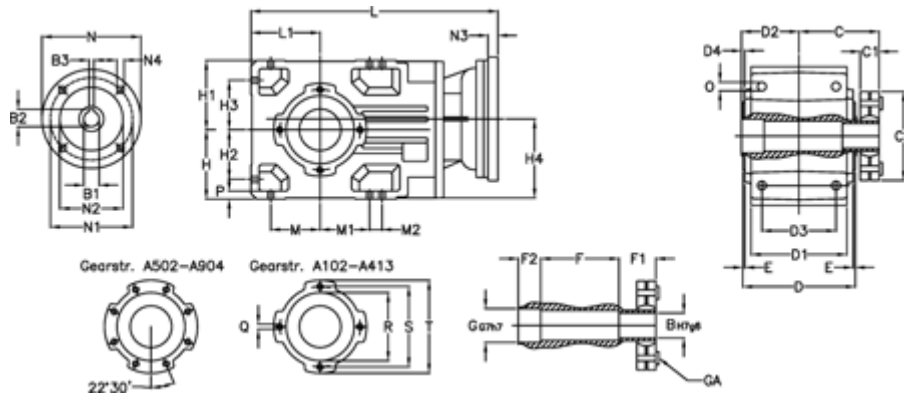

Data Sheet

Article number: 29600100855230
 Description: Bevel helical gearbox
 A102US-8,5-P80B5

Measures

B = 30	D1 = 95	F2 = 36	L = 302.0	N3 = -
B1 = 19	D2 = 60	G = 32	L1 = 70	N4 = M10x12
B2 = 21.8	D3 = 75	GA = 14,5 NM	M = 50.0	O = 9.5
B3 = 6	d4 = 4.5	H = 70	M1 = 50.0	P = 9
C = 89.5	Description = A102US-xx-P80 B5	H1 = 70	M2 = -	Q = M8x12
C1 = 23	E = 3.0	H2 = 50.0	N = 200	R = 80
C2 = 72.0	F = 77.5	H3 = 50.0	N1 = 165	S = 100
D = 117	F1 = 36.0	H4 = 83.0	N2 = 130	T = 120